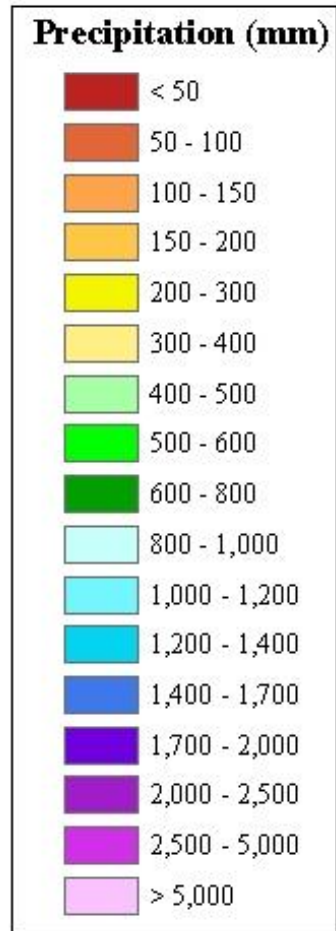

PRISM 1961 - 1990 Mean Annual Precipitation Mainland China

Map Created: November 2002

Copyright (c) 2000 - 2002 OSU Spatial Climate Analysis Service

The Climate Source, Inc.
www.climate-source.com